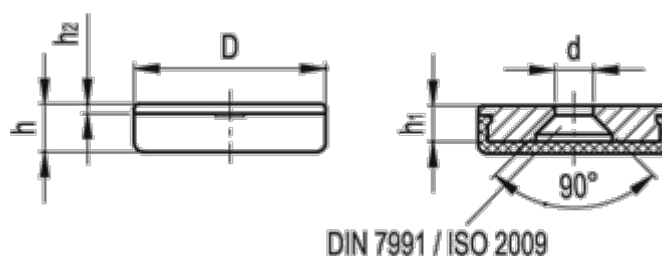

Data Sheet

Article number: 20592025

Description: E+G Disc with cover cap
GN 338-25-KR

Measures

d	= 4.3
D	= 25
h	= 5.7
h1	= 4.0
h2	= 1
Weight (g)	= 12